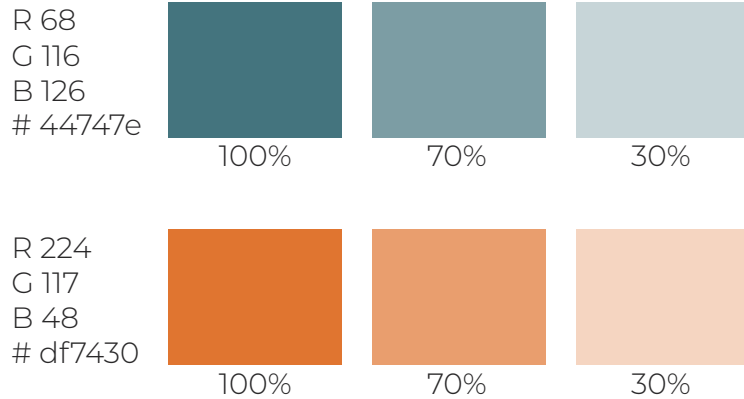

Brand Color Palette

Primary Colors

Secondary Colors

Typography

Primary Font

Montserrat Font Family

Montserrat Bold
Montserrat Bold Italic

Montserrat Regular

Montserrat Italic

Montserrat Light

Montserrat Light Italic

Montserrat is ideal for extended amounts of text. Montserrat Regular and Light to be used in subheadings, most often in caps lock.

Secondary Font

Oswald Font Family

Oswald Bold
Oswald Regular
Oswald Light

Oswald is primarily used for headings and tag lines.

Primary font color

#282829

Secondary font color

#44747e

Heading