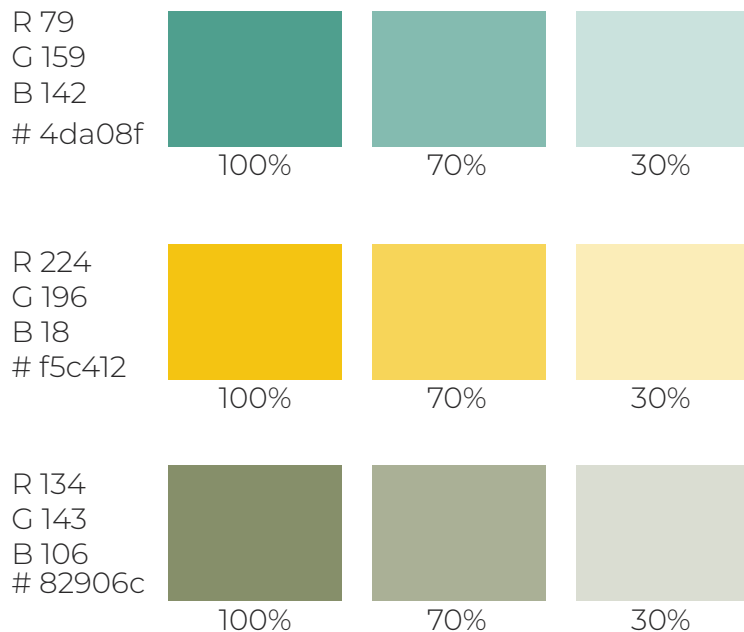

Brand Color Palette

Primary Colors

Secondary Colors

Typography

Primary Font

Montserrat Font Family

Montserrat Bold
Montserrat Bold Italic

Montserrat Regular

Montserrat Italic

Montserrat Light

Montserrat Light Italic

Montserrat is ideal for extended amounts of text. Montserrat Regular and Light to be used in subheadings, most often in caps lock.

Secondary Font

Oswald Font Family

Oswald Bold
Oswald Regular
Oswald Light

Oswald is primarily used for headings and tag lines.

Primary font color

#282829

Secondary font color

#44747e

Heading